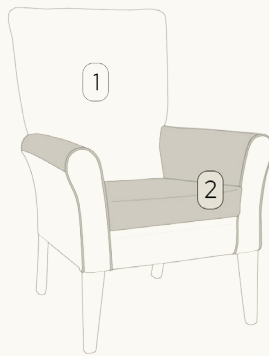

seat height: 480

ⓕ

Penza Tub Chair

SKU: S-PENC

FINISH OPTIONS

Beech

Walnut

Oak

Wenge

DUO UPHOLSTERY STYLES

DUO STYLE 1
Front of arms, seat cushion & headrest

DUO STYLE 2
Internal & top of arms & seat cushion

DUO STYLE 3
Internal of chair, top of arms & front
of chair

DUO STYLE 4
Internal of chair & bottom rail