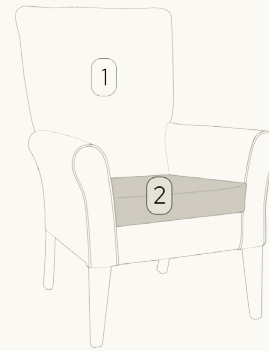

DUO STYLE 3
Internal of chair, top of arms & front
of chair

CONTRAST SEAT CUSHION