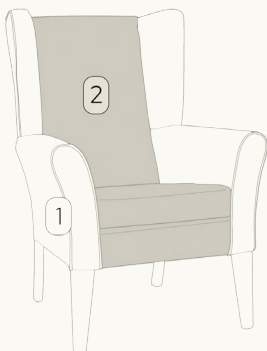

seat height: 480

ⓕ

Penza Tub Chair

SKU: S-PENC

FINISH OPTIONS

Beech

Walnut

Oak

Wenge

DUO UPHOLSTERY STYLES

DUO STYLE 1
Front of arms, seat cushion & headrest

DUO STYLE 2
Internal & top of arms & seat cushion

DUO STYLE 3
Internal of chair, top of arms & front
of chair

DUO STYLE 4
Internal of chair & bottom rail