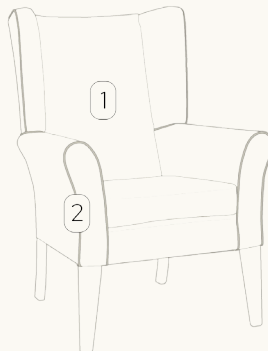

seat height: 480

ⓕ

Penza Tub Chair

SKU: S-PENC

FINISH OPTIONS

Beech

Walnut

Oak

Wenge

DUO UPHOLSTERY STYLES

DUO STYLE 1
Front of arms, seat cushion & headrest

DUO STYLE 2
Internal & top of arms & seat cushion

DUO STYLE 3
Internal of chair, top of arms & front
of chair

DUO STYLE 4
Internal of chair & bottom rail