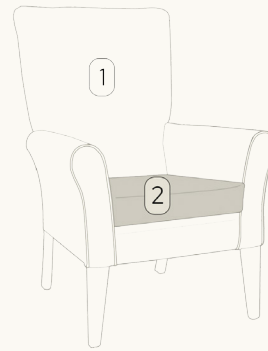

DUO STYLE 3
Internal of chair, top of arms & front of chair

CONTRAST SEAT CUSHION