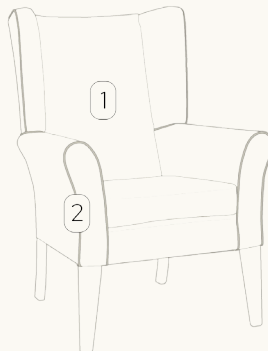

## DIMENSIONS

width: 630

depth: 560

height: 850

seat height: 480

seat width: 470

seat depth: 440

arm height: 660

## DUO UPHOLSTERY STYLES

DUO STYLE 1  
Front of arms, seat cushion & headrest

DUO STYLE 2  
Internal & top of arms & seat cushion

DUO STYLE 3  
Internal of chair, top of arms & front of chair

DUO STYLE 4  
Internal of chair & bottom rail