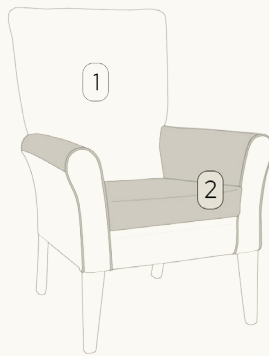

## DIMENSIONS

width: 630

depth: 560

height: 850

seat height: 480

seat width: 470

seat depth: 440

arm height: 660

## DUO UPHOLSTERY STYLES

DUO STYLE 1  
Front of arms, seat cushion & headrest

DUO STYLE 2  
Internal & top of arms & seat cushion

DUO STYLE 3  
Internal of chair, top of arms & front of chair

DUO STYLE 4  
Internal of chair & bottom rail