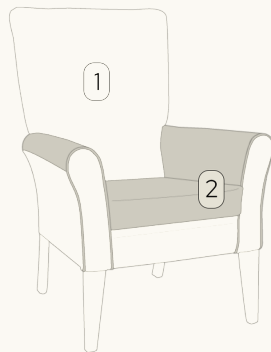

WATER & STAIN
RESISTANT

FIRE
RETARDANT

5 YEAR
GUARANTEE

HIGH SECURITY
GRADING

DIMENSIONS

width: 930
depth: 880
height: 930
seat height: 480
weight: 50kg

ⓕ

Jasper Extreme Armchair

SKU: TBC

FINISH OPTIONS

OAK

WALNUT

BEECH

WENGE

NERA OAK

DUO UPHOLSTERY STYLES

DUO STYLE 1
Front of arms, seat cushion & headrest

DUO STYLE 2
Internal & top of arms & seat cushion

DUO STYLE 3
Internal of chair, top of arms & front of chair

DUO STYLE 4
Internal of chair & bottom rail