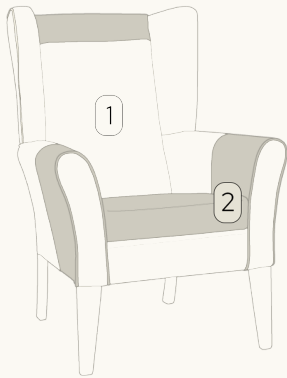

WATER & STAIN
RESISTANT

FIRE
RETARDANT

5 YEAR
GUARANTEE

HIGH SECURITY
GRADING

DIMENSIONS

width: 930
depth: 880
height: 930
seat height: 480
weight: 50kg

ⓕ

Jasper Extreme Armchair

DUO STYLE 1
Front of arms, seat cushion & headrest

DUO STYLE 2
Internal & top of arms & seat cushion

DUO STYLE 3
Internal of chair, top of arms & front of chair

DUO STYLE 4
Internal of chair & bottom rail