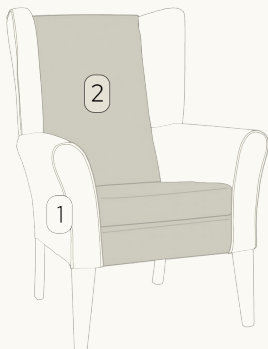

WATER & STAIN
RESISTANT

FIRE
RETARDANT

5 YEAR
GUARANTEE

HIGH SECURITY
GRADING

DIMENSIONS

width: 930
depth: 880
height: 930
seat height: 480
weight: 50kg

ⓕ

Jasper Extreme Armchair

DUO STYLE 1
Front of arms, seat cushion & headrest

DUO STYLE 2
Internal & top of arms & seat cushion

DUO STYLE 3
Internal of chair, top of arms & front of chair

DUO STYLE 4
Internal of chair & bottom rail