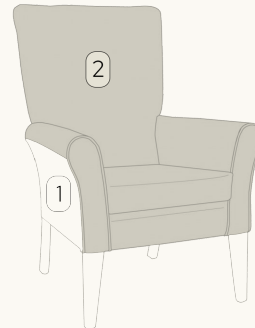

WATER & STAIN
RESISTANT

FIRE
RETARDANT

5 YEAR
GUARANTEE

HIGH SECURITY
GRADING

DIMENSIONS

width: 930
depth: 880
height: 930
seat height: 480
weight: 50kg

ⓕ

Jasper Extreme Armchair

DUO STYLE 1
Front of arms, seat cushion & headrest

DUO STYLE 2
Internal & top of arms & seat cushion

DUO STYLE 3
Internal of chair, top of arms & front of chair

DUO STYLE 4
Internal of chair & bottom rail