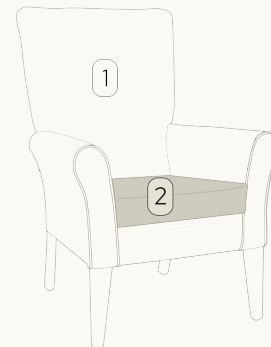

DUO STYLE 3
Internal of chair, top of arms & front of chair

CONTRAST SEAT CUSHION