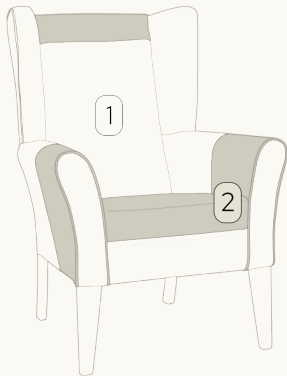

BEECH

WENGE

NERA OAK

DUO UPHOLSTERY STYLES

DUO STYLE 1
Front of arms, seat cushion & headrest

DUO STYLE 2
Internal & top of arms & seat cushion

DUO STYLE 3
Internal of chair, top of arms & front of chair

DUO STYLE 4
Internal of chair & bottom rail