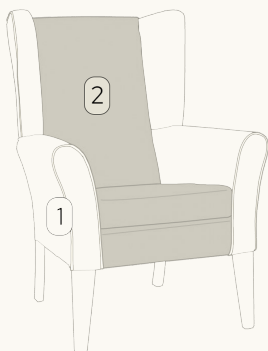

BEECH

WENGE

NERA OAK

DUO UPHOLSTERY STYLES

DUO STYLE 1
Front of arms, seat cushion & headrest

DUO STYLE 2
Internal & top of arms & seat cushion

DUO STYLE 3
Internal of chair, top of arms & front of chair

DUO STYLE 4
Internal of chair & bottom rail