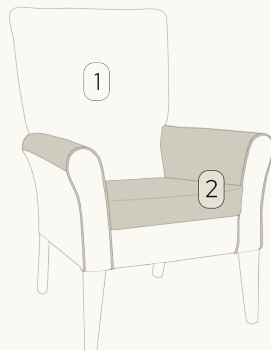

BEECH

WENGE

NERA OAK

DUO UPHOLSTERY STYLES

DUO STYLE 1
Front of arms, seat cushion & headrest

DUO STYLE 2
Internal & top of arms & seat cushion

DUO STYLE 3
Internal of chair, top of arms & front of chair

DUO STYLE 4
Internal of chair & bottom rail