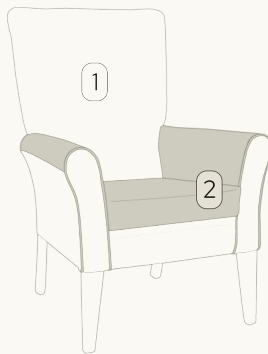

Delia Full Back Tub Chair

SKU: S-DELCFB

FEATURES

- Solid full-back design provides reliable support for everyday use.
- Gently curved sides create a comfortable, cocooning feel.
- Enclosed shape offers added comfort while maintaining a welcoming appearance.
- Solid wooden legs provide strength, stability and a warm finish.
- Made with Source 5 fire-retardant fabrics that are waterproof, stain-resistant and severe contract grade.

DIMENSIONS

width: 600
depth: 580
height: 870
seat height: 480

Delia Full Back Tub Chair

SKU: S-DELCFB

FINISH OPTIONS

Beech

Walnut

Oak

Wenge

DUO UPHOLSTERY STYLES

DUO STYLE 1
Front of arms, seat cushion & headrest

DUO STYLE 2
Internal & top of arms & seat cushion

DUO STYLE 3
Internal of chair, top of arms & front
of chair

DUO STYLE 4
Internal of chair & bottom rail