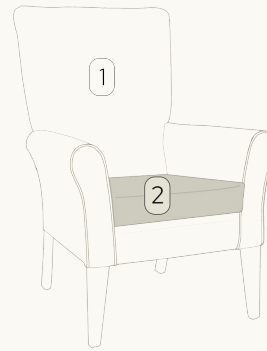

DUO STYLE 3
Internal of chair, top of arms & front
of chair

CONTRAST SEAT CUSHION