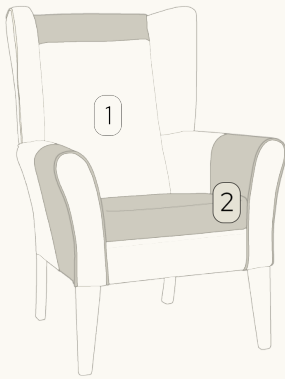

Delia Full Back Tub Chair

SKU: S-DELCFB

FEATURES

- Solid full-back design provides reliable support for everyday use.
- Gently curved sides create a comfortable, cocooning feel.
- Enclosed shape offers added comfort while maintaining a welcoming appearance.
- Solid wooden legs provide strength, stability and a warm finish.
- Made with Source 5 fire-retardant fabrics that are waterproof, stain-resistant and severe contract grade.

DIMENSIONS

width: 600
depth: 580
height: 870
seat height: 480

Delia Full Back Tub Chair

SKU: S-DELCFB

FINISH OPTIONS

Beech

Walnut

Oak

Wenge

DUO UPHOLSTERY STYLES

DUO STYLE 1
Front of arms, seat cushion & headrest

DUO STYLE 2
Internal & top of arms & seat cushion

DUO STYLE 3
Internal of chair, top of arms & front
of chair

DUO STYLE 4
Internal of chair & bottom rail