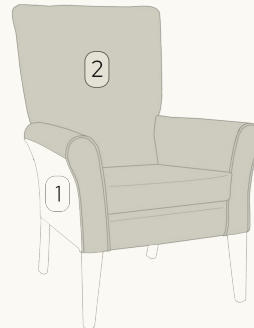

Delia Full Back Tub Chair

SKU: S-DELCFB

FEATURES

- Solid full-back design provides reliable support for everyday use.
- Gently curved sides create a comfortable, cocooning feel.
- Enclosed shape offers added comfort while maintaining a welcoming appearance.
- Solid wooden legs provide strength, stability and a warm finish.
- Made with Source 5 fire-retardant fabrics that are waterproof, stain-resistant and severe contract grade.

DIMENSIONS

width: 600
depth: 580
height: 870
seat height: 480

Delia Full Back Tub Chair

SKU: S-DELCFB

FINISH OPTIONS

Beech

Walnut

Oak

Wenge

DUO UPHOLSTERY STYLES

DUO STYLE 1
Front of arms, seat cushion & headrest

DUO STYLE 2
Internal & top of arms & seat cushion

DUO STYLE 3
Internal of chair, top of arms & front
of chair

DUO STYLE 4
Internal of chair & bottom rail