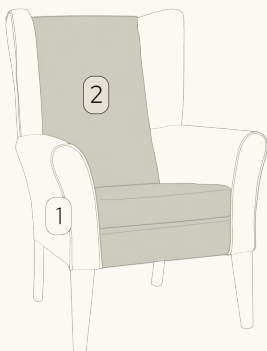

Delia Full Back Tub Chair

SKU: S-DELCFB

FEATURES

- Solid full-back design provides reliable support for everyday use.
- Gently curved sides create a comfortable, cocooning feel.
- Enclosed shape offers added comfort while maintaining a welcoming appearance.
- Solid wooden legs provide strength, stability and a warm finish.
- Made with Source 5 fire-retardant fabrics that are waterproof, stain-resistant and severe contract grade.

DIMENSIONS

width: 600
depth: 580
height: 870
seat height: 480

Delia Full Back Tub Chair

SKU: S-DELCFB

FINISH OPTIONS

Beech

Walnut

Oak

Wenge

DUO UPHOLSTERY STYLES

DUO STYLE 1
Front of arms, seat cushion & headrest

DUO STYLE 2
Internal & top of arms & seat cushion

DUO STYLE 3
Internal of chair, top of arms & front
of chair

DUO STYLE 4
Internal of chair & bottom rail