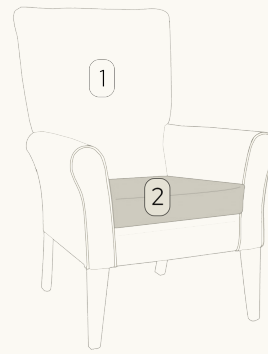

DIMENSIONS

width: 1321

depth: 775

height: 1067

seat height: 483

ⓕ

Cambourne Wingback 2 Seater Sofa

SKU: S-CAMS2HW

FINISH OPTIONS

Beech

Walnut

Oak

Wenge

DUO UPHOLSTERY STYLES

DUO STYLE 1
Front of arms, seat cushion & headrest

DUO STYLE 2
Internal & top of arms & seat cushion

DUO STYLE 3
Internal of chair, top of arms & front
of chair

DUO STYLE 4
Internal of chair & bottom rail

CONTRAST PIPING

CONTRAST SEAT CUSHION