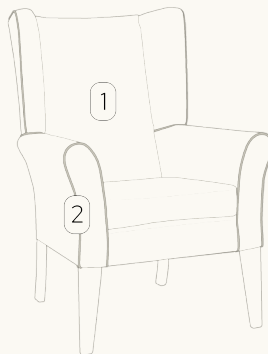

DIMENSIONS

width: 1321

depth: 775

height: 1067

seat height: 483

ⓕ

Cambourne Wingback 2 Seater Sofa

SKU: S-CAMS2HW

FINISH OPTIONS

Beech

Walnut

Oak

Wenge

DUO UPHOLSTERY STYLES

DUO STYLE 1
Front of arms, seat cushion & headrest

DUO STYLE 2
Internal & top of arms & seat cushion

DUO STYLE 3
Internal of chair, top of arms & front
of chair

DUO STYLE 4
Internal of chair & bottom rail

CONTRAST PIPING

CONTRAST SEAT CUSHION