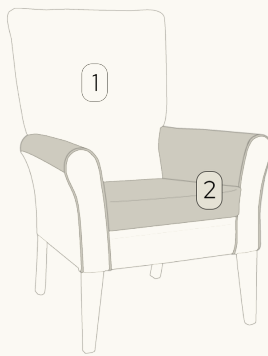

DIMENSIONS

width: 1321

depth: 775

height: 1067

seat height: 483

ⓕ

Cambourne Wingback 2 Seater Sofa

SKU: S-CAMS2HW

FINISH OPTIONS

Beech

Walnut

Oak

Wenge

DUO UPHOLSTERY STYLES

DUO STYLE 1
Front of arms, seat cushion & headrest

DUO STYLE 2
Internal & top of arms & seat cushion

DUO STYLE 3
Internal of chair, top of arms & front
of chair

DUO STYLE 4
Internal of chair & bottom rail

CONTRAST PIPING

CONTRAST SEAT CUSHION