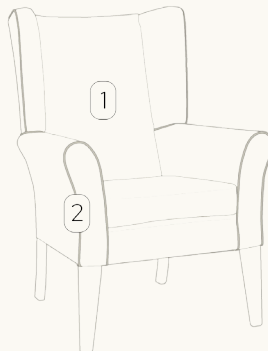

## DIMENSIONS

width: 760

depth: 810

height: 1090

seat height: 490

seat width: 480

seat depth: 520

arm height: 660

## DUO UPHOLSTERY STYLES

DUO STYLE 1  
Front of arms, seat cushion & headrest

DUO STYLE 2  
Internal & top of arms & seat cushion

DUO STYLE 3  
Internal of chair, top of arms & front  
of chair

DUO STYLE 4  
Internal of chair & bottom rail