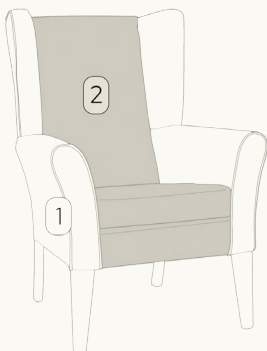

## DIMENSIONS

width: 760

depth: 810

height: 1090

seat height: 490

seat width: 480

seat depth: 520

arm height: 660

## DUO UPHOLSTERY STYLES

DUO STYLE 1  
Front of arms, seat cushion & headrest

DUO STYLE 2  
Internal & top of arms & seat cushion

DUO STYLE 3  
Internal of chair, top of arms & front  
of chair

DUO STYLE 4  
Internal of chair & bottom rail