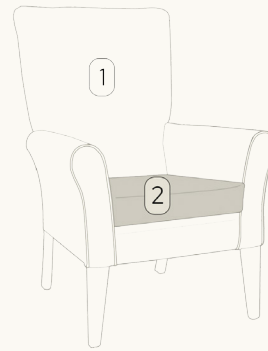

DUO STYLE 3
Internal of chair, top of arms & front
of chair

CONTRAST SEAT CUSHION