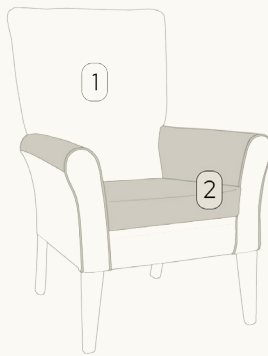

## DIMENSIONS

width: 760

depth: 810

height: 1090

seat height: 490

seat width: 480

seat depth: 520

arm height: 660

## DUO UPHOLSTERY STYLES

DUO STYLE 1  
Front of arms, seat cushion & headrest

DUO STYLE 2  
Internal & top of arms & seat cushion

DUO STYLE 3  
Internal of chair, top of arms & front  
of chair

DUO STYLE 4  
Internal of chair & bottom rail