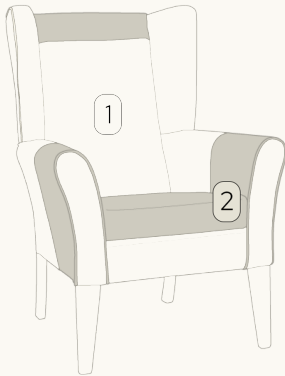

## DIMENSIONS

length: 1170

depth: 800

height: 1035

seat height: 483

ⓕ

## DUO UPHOLSTERY STYLES

DUO STYLE 1  
Front of arms, seat cushion & headrest

DUO STYLE 2  
Internal & top of arms & seat cushion

DUO STYLE 3  
Internal of chair, top of arms & front of chair

DUO STYLE 4  
Internal of chair & bottom rail