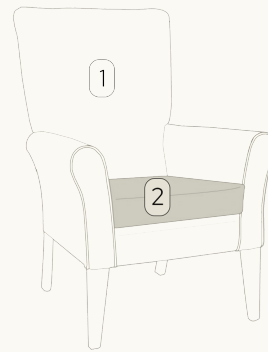

DUO STYLE 3
Internal of chair, top of arms & front of chair

CONTRAST SEAT CUSHION