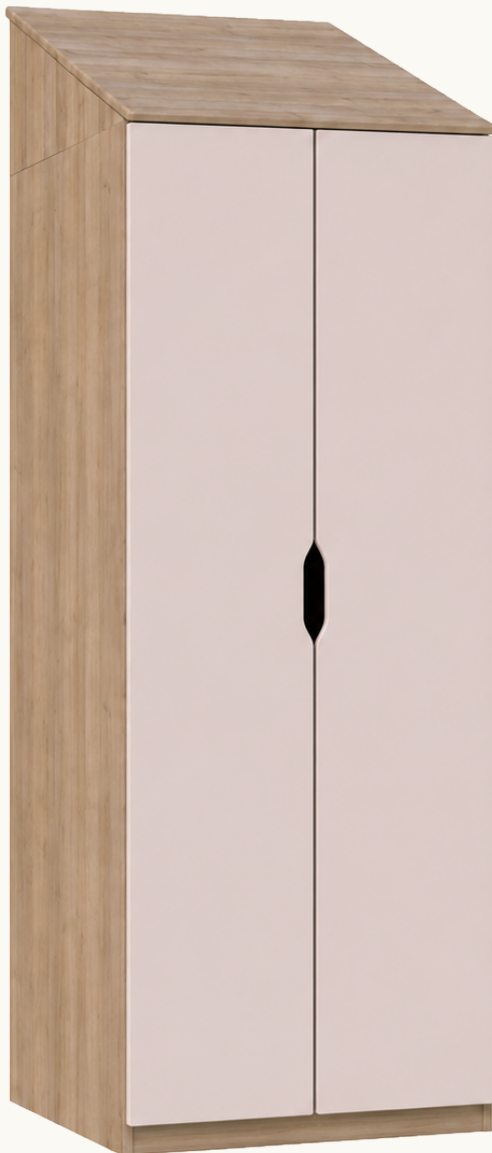

Alpha Extreme Double Wardrobe

SKU: ALEWD820MO

FEATURES

- Quick delivery within 5 working days
- Built to last with a 10-year guarantee
- Easy clean, heat- and moisture-resistant surfaces
- 100kg rated under mount drawer runners
- Reinforced piano hinges
- Sloping wardrobe top

10 YEAR
GUARANTEE

HIGH SECURITY
GRADING

DIMENSIONS

width: 820

depth: 640

height: 2080

FINISH

mountain oak / cashmere